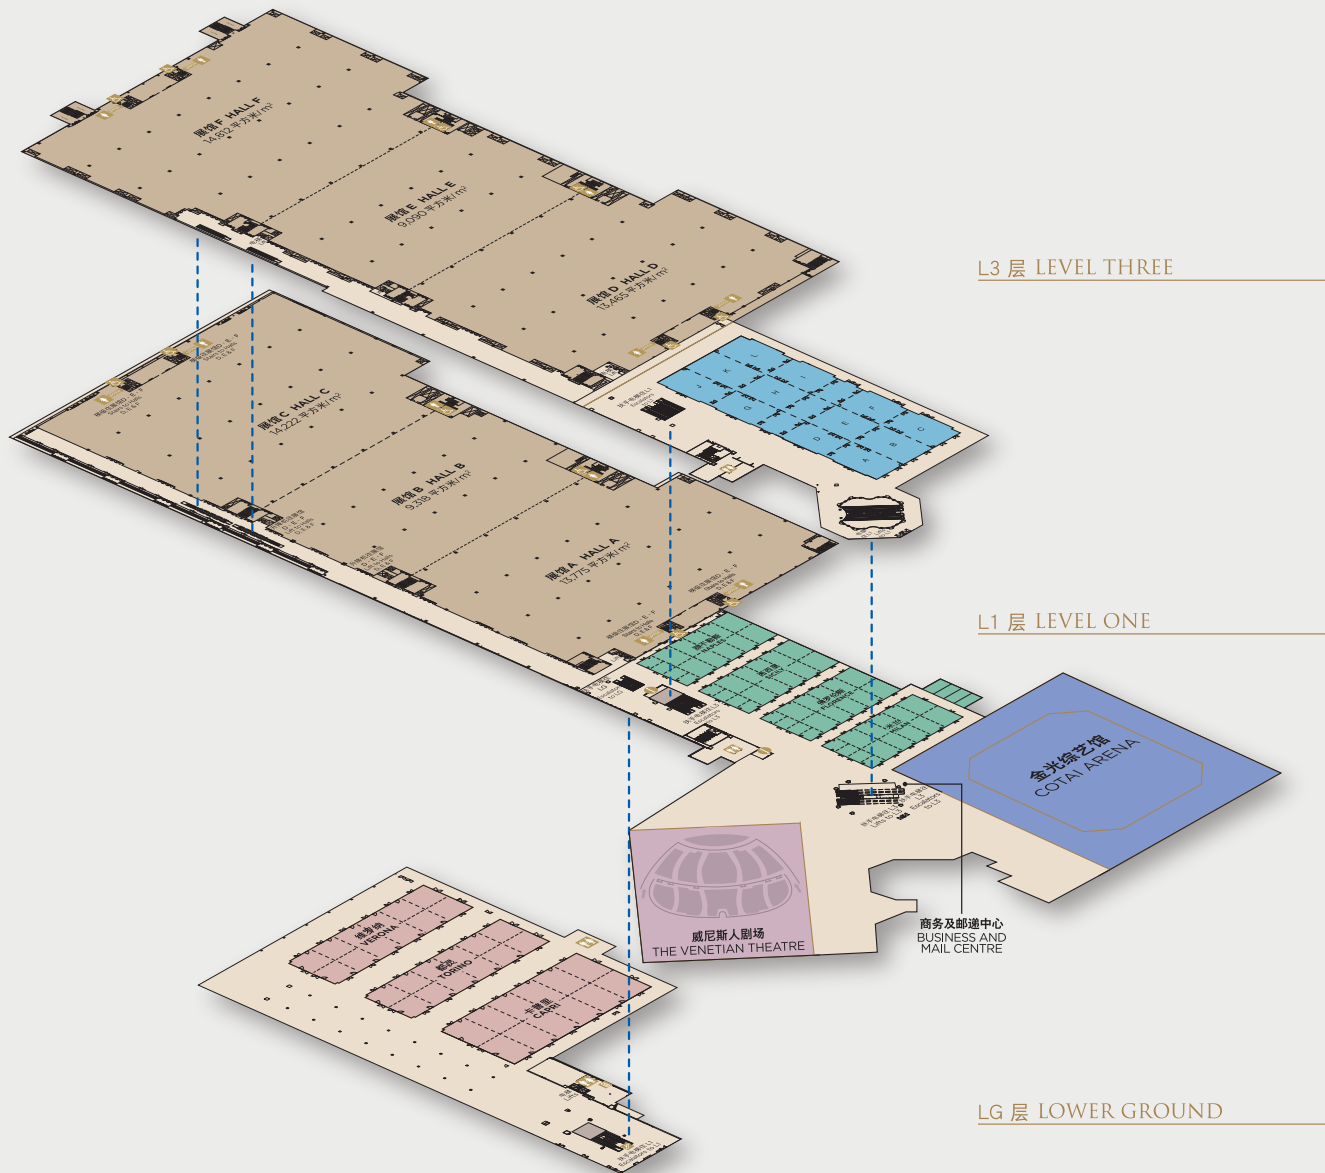

平面图概览 FLOOR PLANS AT A GLANCE

- 金光会展
COTAI EXPO
- 澳门威尼斯人宴会厅
THE VENETIAN BALLROOM
- L1 层会议厅
L1 MEETING ROOMS
- LG 层会议厅
LG MEETING ROOMS
- 金光综艺馆
COTAI ARENA
- 威尼斯人剧场
THE VENETIAN THEATRE